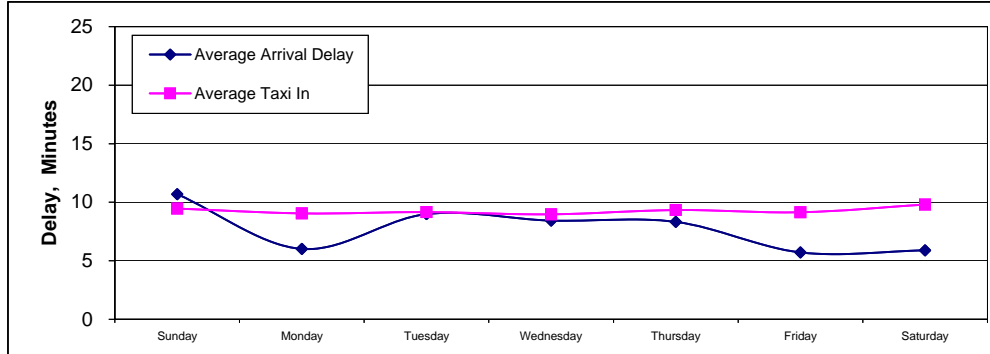

Air Travel Consumer On-Time Rating Report
October 2007 - September 2008

Arrival Airport: IAH
Page 2

7-Day Cycle