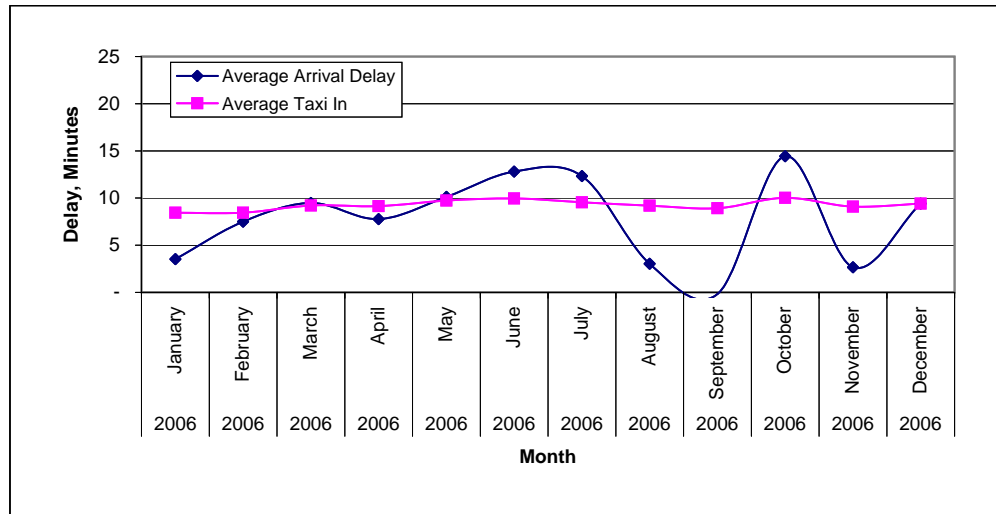

Past Year Top 10 Most Delayed Routes

Route	#Flights	Average Arrival Delay	Average Taxi In	% On-Time Arrival
GRK-IAH	1,044	14.9	9.8	66.8%
ATL-IAH	5,368	14.3	8.1	70.0%
PHL-IAH	2,315	13.7	8.2	68.6%
EWR-IAH	3,890	13.6	8.3	67.3%
CLT-IAH	3,613	13.6	9.3	68.4%
ORD-IAH	5,622	13.5	7.8	70.9%
JFK-IAH	966	13.0	9.1	71.2%
LCH-IAH	1,347	12.8	9.4	72.5%
MGM-IAH	771	12.6	10.0	73.2%
GPT-IAH	1,963	12.6	10.4	76.6%

Past Year Top 10 Least Delayed Routes

Route	#Flights	Average Arrival Delay	Average Taxi In	% On-Time Arrival
CHA-IAH	689	-1.2	9.4	85.6%
ONT-IAH	1,275	-0.7	7.1	87.8%
SJC-IAH	1,070	-0.2	9.4	90.2%
PSP-IAH	603	1.1	10.1	88.7%
RNO-IAH	455	1.3	9.4	85.9%
OAK-IAH	1,014	2.1	8.9	85.4%
DCA-IAH	3,062	2.3	8.9	83.2%
GRR-IAH	902	2.4	9.6	79.5%
TYS-IAH	1,259	2.5	10.0	81.0%
ICT-IAH	1,511	3.0	11.3	82.7%

Air Travel Consumer On-Time Rating Report
October 2007 - September 2008

Arrival Airport: IAH
Page 2

7-Day Cycle

Past Year Depart Block Time

Monthly Departure Delays

Disclaimer

AirportButler.com provides this information on an "as is" basis and makes representations or warranties of any kind with respect to this information. AirportButler.com disclaims all such representations and warranties, including but not necessarily limited to warranties of merchant ability and fitness for a particular purpose. In addition, AirportButler.com does not represent or warrant that the information accessible via this site is 100% accurate, complete or current.