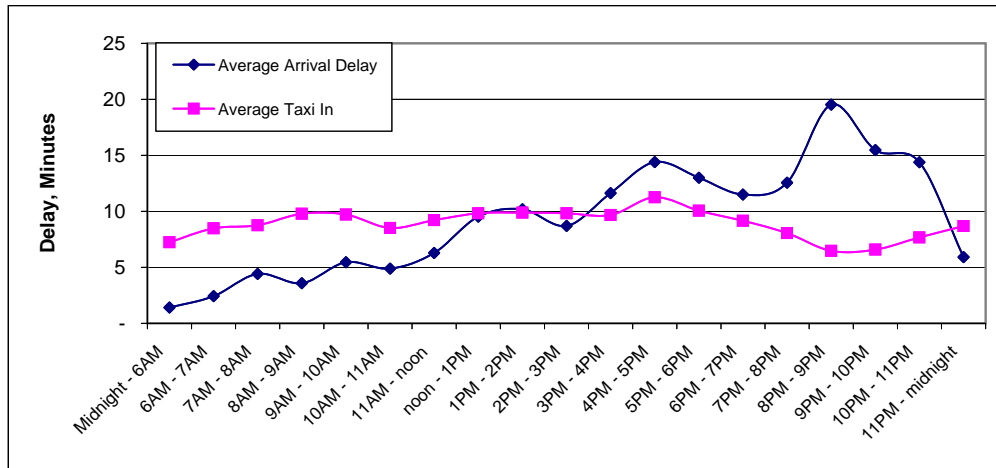

Past Year Depart Block Time