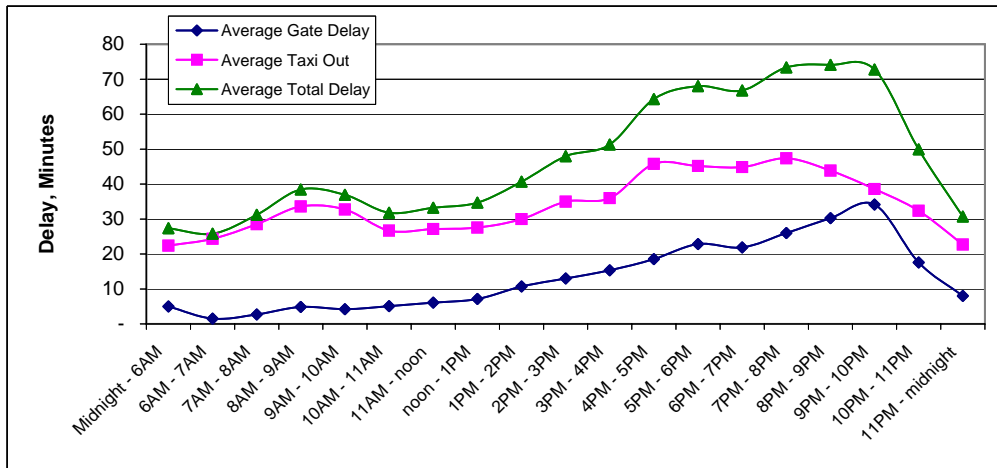

Past Year Depart Block Time