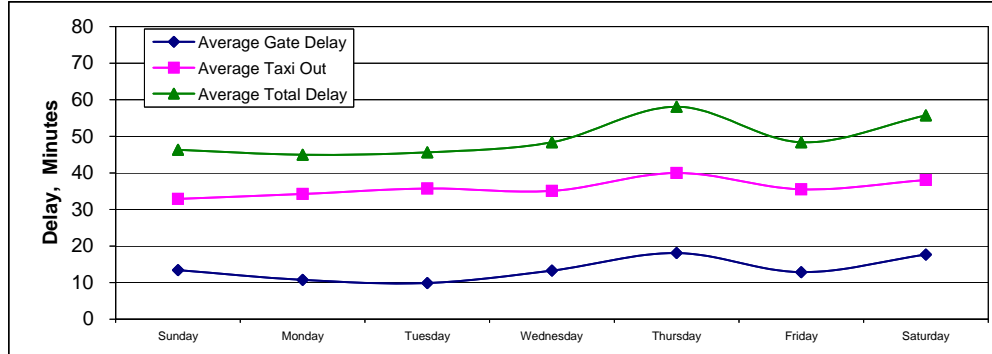

Air Travel Consumer On-Time Rating Report
October 2007 - September 2008

Airport: JFK
Page 2

7-Day Cycle