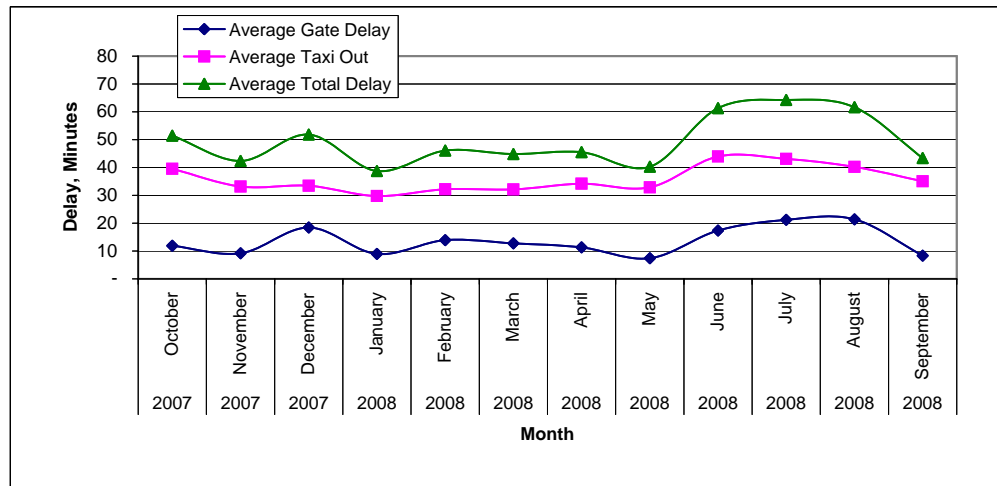

Past Year Top 10 Most Delayed Routes

Route	#Flights	Average Total Delay	Average Gate Delay	Average Taxi Out	% On-Time Departure
JFK-PDX	714	66.4	16.4	50.0	69.9%
JFK-ORD	3,741	63.5	23.6	39.9	68.4%
JFK-MIA	2,541	61.4	24.1	37.3	67.8%
JFK-SEA	1,850	60.6	15.6	45.1	75.8%
JFK-CVG	1,338	58.6	17.8	40.9	73.5%
JFK-PHL	600	56.5	16.0	40.5	68.8%
JFK-BNA	687	56.2	19.3	36.8	72.8%
JFK-ATL	2,289	55.8	18.0	37.9	69.2%
JFK-MSP	1,227	55.2	18.3	36.8	74.7%
JFK-DTW	1,916	55.1	13.6	41.5	75.7%

Past Year Top 10 Least Delayed Routes

Route	#Flights	Average Total Delay	Average Gate Delay	Average Taxi Out	% On-Time Departure
JFK-BQN	688	23.4	3.1	20.4	87.9%
JFK-SRQ	543	29.9	3.6	26.4	87.8%
JFK-RSW	1,927	39.1	8.9	30.1	82.0%
JFK-PBI	2,658	40.3	10.6	29.7	81.6%
JFK-IAH	1,209	41.0	11.1	29.9	78.7%
JFK-BUF	3,465	41.4	9.4	32.0	82.2%
JFK-LGB	1,575	42.3	7.3	35.0	84.5%
JFK-BDL	810	42.4	6.0	36.4	82.3%
JFK-BUR	1,449	42.7	7.7	34.9	86.1%
JFK-BWI	1,172	44.5	9.0	35.6	78.0%

Air Travel Consumer On-Time Rating Report
October 2007 - September 2008

Airport: JFK
Page 2

7-Day Cycle

Past Year Depart Block Time

Monthly Departure Delays

Disclaimer

AirportButler.com provides this information on an "as is" basis and makes representations or warranties of any kind with respect to this information. AirportButler.com disclaims all such representations and warranties, including but not necessarily limited to warranties of merchant ability and fitness for a particular purpose. In addition, AirportButler.com does not represent or warrant that the information accessible via this site is 100% accurate, complete or current.